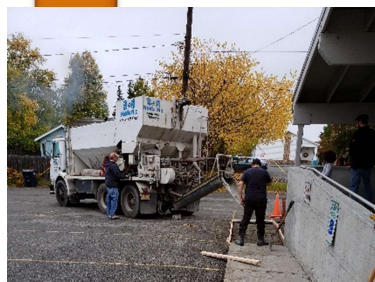

However, God has kept His Church! Not everyone has returned to "in-house" settings, but through new avenues via the internet, our church body has remained strong - even finding additional ways to evangelize. Now with the re-opening of church facilities and the onset of winter, we have **finally** received our last permit from the Municipality of Anchorage to begin repair on the earthquake damage from November 2018. With so much damage in the region, we simply had to get in line for repair work with those engineers and contractors qualified to do it.

We had foundation damage; however, it was not to the extent of threatening the failure of our structure. In so many words the engineer said, "it is safe to occupy the building now, but another earthquake while in this shape would be devastating to the building." They will be using Helical Pile foundation lifts and stabilizers to restore the safety and integrity of the building. This is late in the construction season to begin. Winter is approaching fast, but God has miraculously provided the finances needed for this. Now we're asking Him to give us a smooth and speedy process. Even though our multi-ethnic church which we pastor is open, we are continuing with online services as well for those still uncomfortable venturing out.