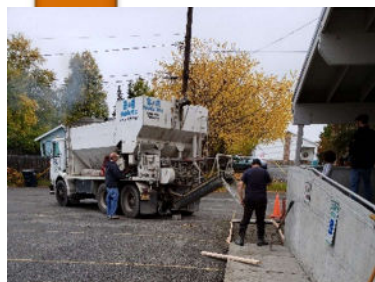

However, God has kept His Church! Not everyone has returned to "in-house" settings, but through new avenues via the internet, our church body has remained strong - even finding additional ways to evangelize. Now with the re-opening of church facilities and the onset of winter, we have **finally** received our last permit from the Municipality of Anchorage to begin repair on the earthquake damage from November 2018. With so much damage in the region, we simply had to get in line for repair work with those engineers and contractors qualified to do it.

We had foundation damage; however, it was not to the extent of threatening the failure of our structure. In so many words the engineer said, "it is safe to occupy the building now, but another earthquake while in this shape would be devastating to the building." They will be using Helical Pile foundation lifts and stabilizers to restore the safety and integrity of the building. This is late in the construction season to begin. Winter is approaching fast, but God has miraculously provided the finances needed for this. Now we're asking Him to give us a smooth and speedy process. Even though our multi-ethnic church which we pastor is open, we are continuing with online services as well for those still uncomfortable venturing out.